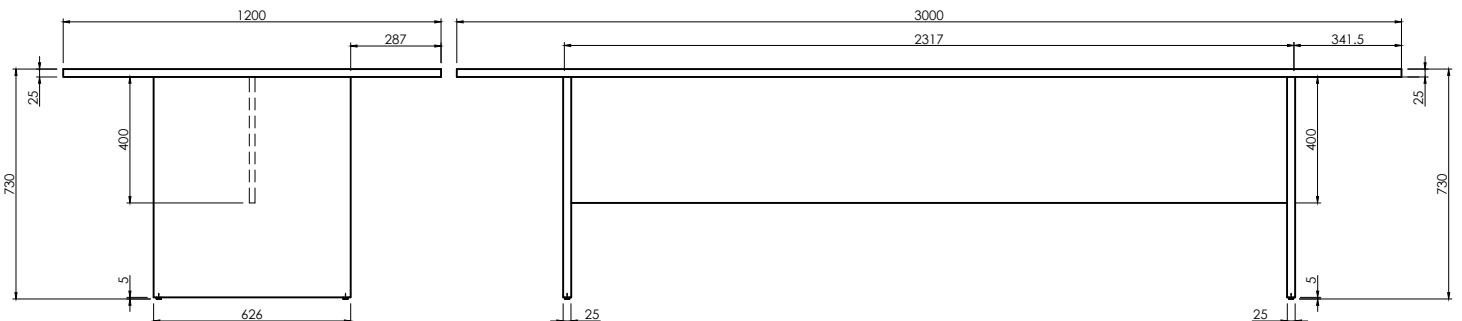

ISOMETRIC VIEW

SIDE VIEW

TOP VIEW

FRONT VIEW

ISOMETRIC VIEW

TOP VIEW

SIDE VIEW

FRONT VIEW

READY2GO FURNITURE

PRODUCT CODE:  
R2O - TBR30

ASSEMBLED SIZE:  
730H x 3000W x 1200D

REMARKS:

---

© 2018  
READY TO GO FURNITURE PTY LTD