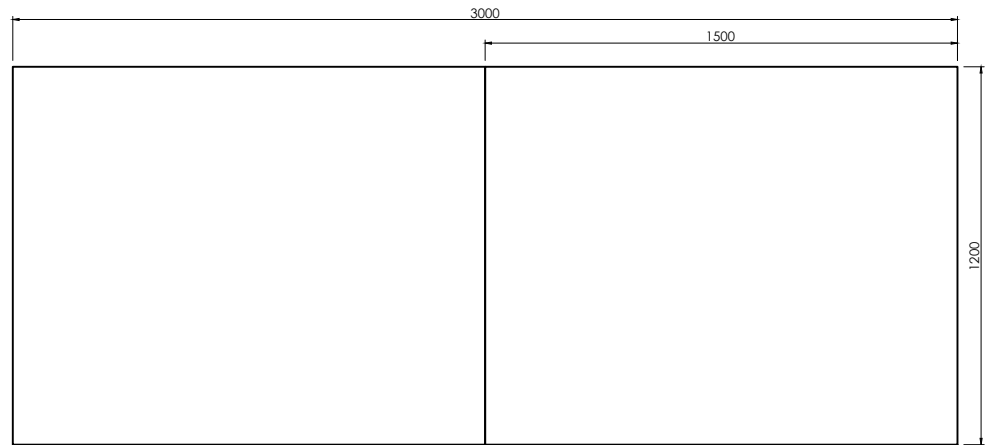

ISOMETRIC VIEW

SIDE VIEW

TOP VIEW

FRONT VIEW

ISOMETRIC VIEW

TOP VIEW

SIDE VIEW

FRONT VIEW

READY2GO FURNITURE

PRODUCT CODE:  
R2O - TBR30

ASSEMBLED SIZE:  
730H x 3000W x 1200D

REMARKS:

---

© 2018  
READY TO GO FURNITURE PTY LTD