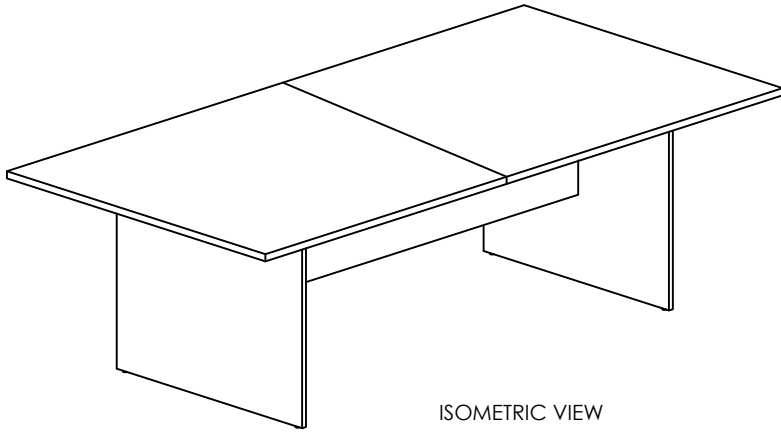

ISOMETRIC VIEW

SIDE VIEW

TOP VIEW

FRONT VIEW

ISOMETRIC VIEW

TOP VIEW

SIDE VIEW

FRONT VIEW

READY2GO FURNITURE

PRODUCT CODE:  
R2O - TBR30

ASSEMBLED SIZE:  
730H x 3000W x 1200D

REMARKS:

---

© 2018  
READY TO GO FURNITURE PTY LTD