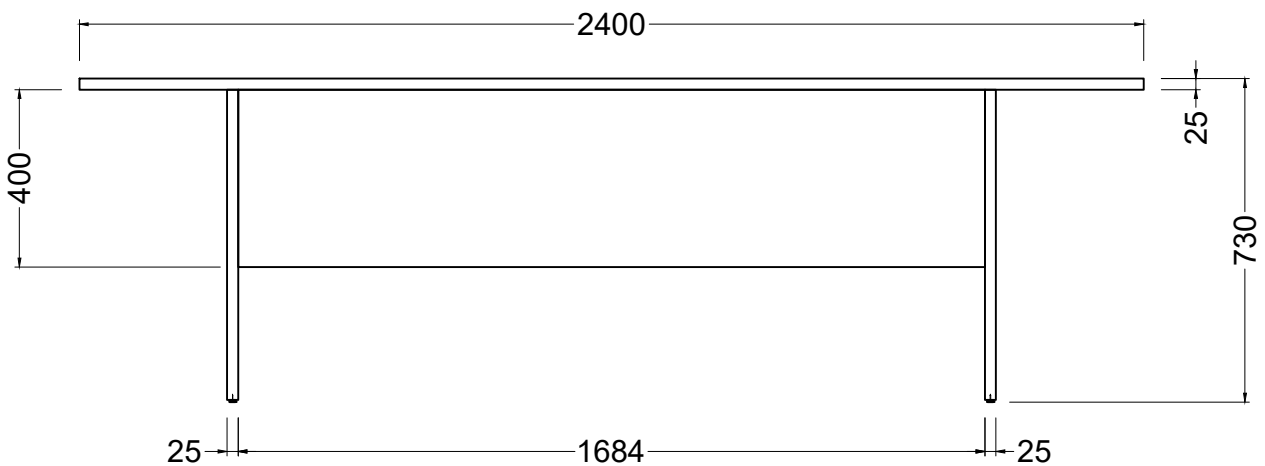

ISOMETRIC VIEW

SIDE VIEW

TOP VIEW

FRONT VIEW

ISOMETRIC VIEW

TOP VIEW

SIDE VIEW

FRONT VIEW

READY2GO FURNITURE

PRODUCT CODE:  
R2O - TBR30

ASSEMBLED SIZE:  
730H x 3000W x 1200D

REMARKS:

---

© 2018  
READY TO GO FURNITURE PTY LTD