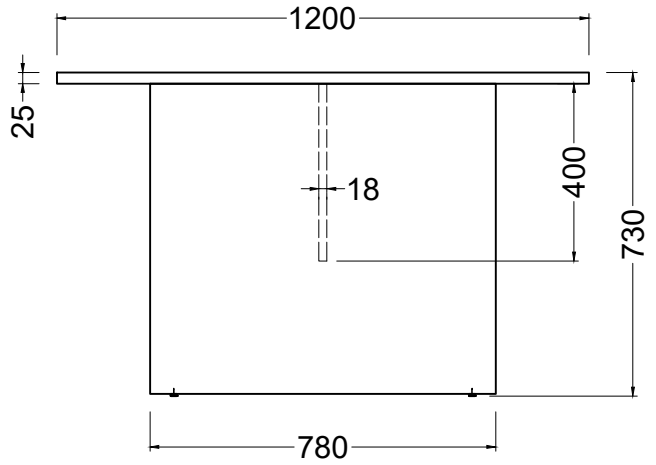

ISOMETRIC VIEW

SIDE VIEW

TOP VIEW

FRONT VIEW

ISOMETRIC VIEW

TOP VIEW

SIDE VIEW

FRONT VIEW

READY2GO FURNITURE

PRODUCT CODE:  
R2O - TBR30

ASSEMBLED SIZE:  
730H x 3000W x 1200D

REMARKS:

---

© 2018  
READY TO GO FURNITURE PTY LTD