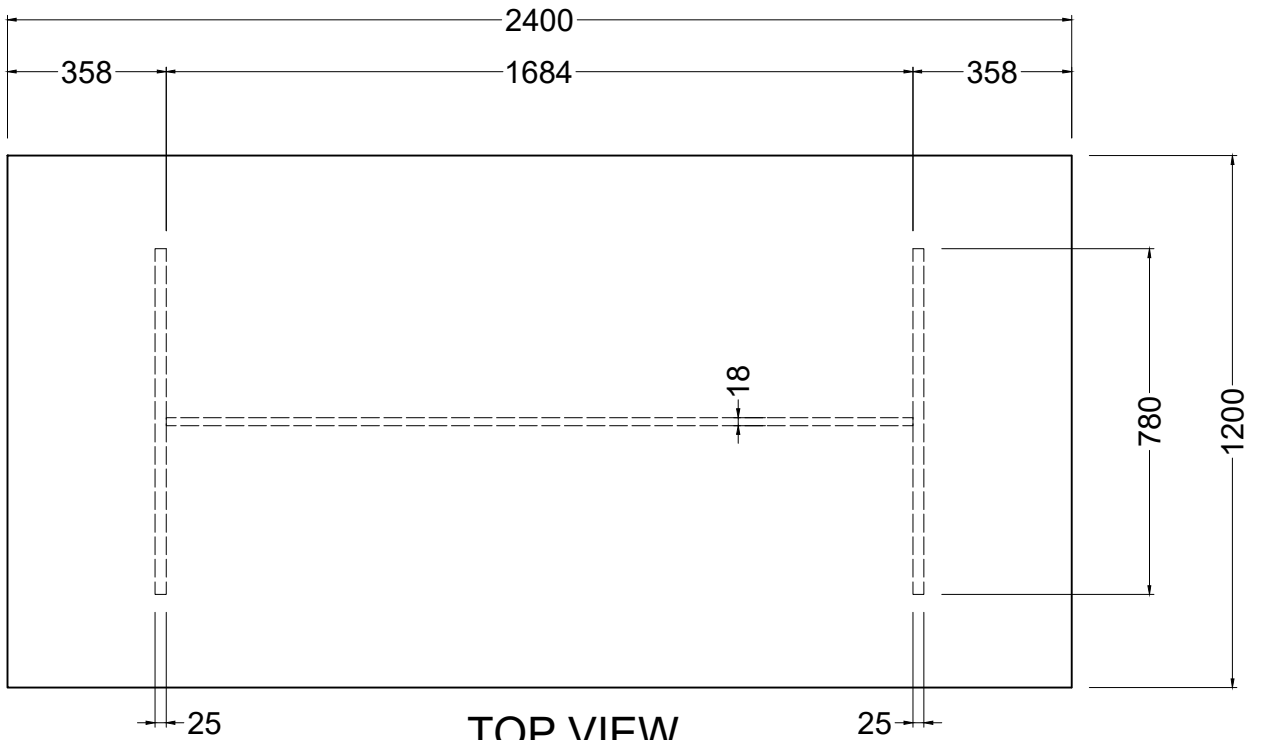

ISOMETRIC VIEW

SIDE VIEW

TOP VIEW

FRONT VIEW

ISOMETRIC VIEW

TOP VIEW

SIDE VIEW

FRONT VIEW

READY2GO FURNITURE

PRODUCT CODE:  
R2O - TBR30

ASSEMBLED SIZE:  
730H x 3000W x 1200D

REMARKS:

---

© 2018  
READY TO GO FURNITURE PTY LTD