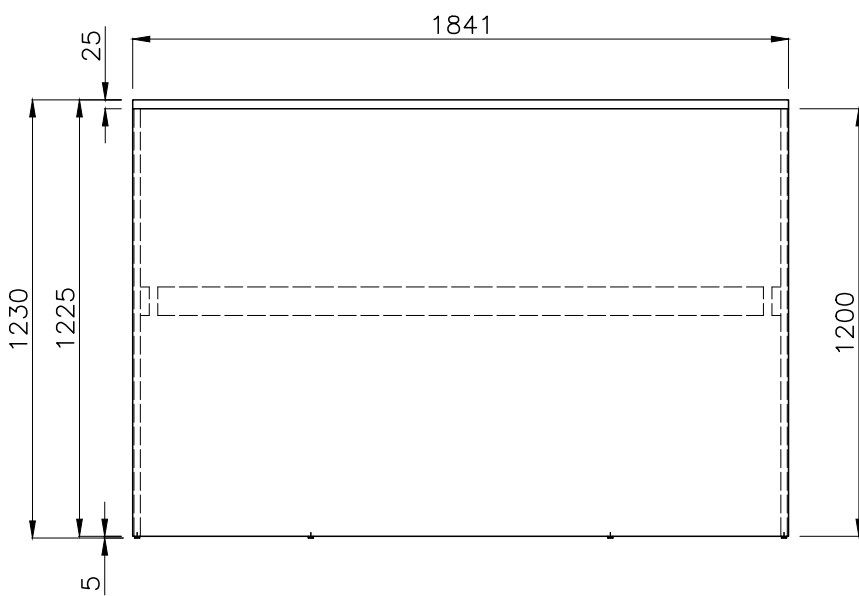

TOP VIEW

FRONT VIEW

SIDE VIEW

READY2GO FURNITURE

PRODUCT CODE:

R20-FF18

REMARKS:

-

ASSEMBLED SIZE:

1841L x 790D x 1230H

2021

READY TO GO FURNITURE PTY LTD