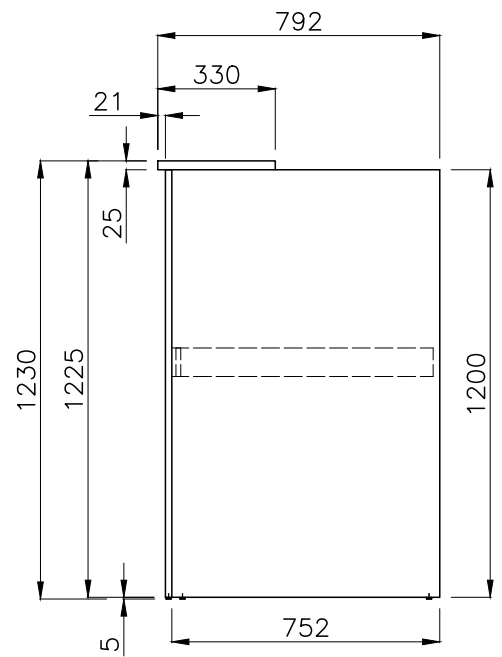

TOP VIEW

FRONT VIEW

SIDE VIEW

READY2GO FURNITURE

PRODUCT CODE:

R20-FF18

REMARKS:

-

ASSEMBLED SIZE:

1841L x 790D x 1230H

2021

READY TO GO FURNITURE PTY LTD